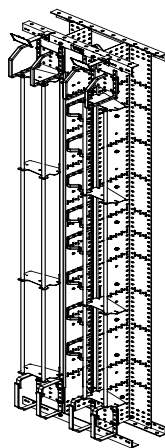

e-mail news 06/04

NEW PRODUCTS

Cat.6 RJ45 Patch panel

Equipped KM8 Patch panel

- ✓ For the first time a shielded 32-port version available
- ✓ **two labeling lines** for the 24-port and 32-port version

Order information:

UTP

Order-No:

6690 1 440-16 / 24 / 32 (old)

Order-No:

7022 1 056-16 / 24 / 32 new

STP

Order-No:

6690 1 441-16 / 24 (old)

Order-No:

7022 1 055-16 / 24 / 32 new

Refer to the data sheet for further information about the products.

Order-No: 98343

NEW PRODUCTS

VtCOM-2Mbit-500

- ✓ Compact design for a minimum space requirement
- ✓ width only 500 mm
- ✓ depth 300 mm
- ✓ with additional jumpering space (in the bottom)

- ✓ in two different heights available

Height 2200 mm (standard):

Order-No: 6971 1 212-00

Height 2750 mm
optimized for unshielded jumpering

Order-No: 6971 1 211-00

NEW PRODUCTS

Coax assembly 4 x 6

- ✓ For accommodation of 24 coax connectors, series 1,6 / 5,6
- ✓ vertical pitch: 100 mm
- ✓ fixing dimensions: 95 mm
- ✓ not pivotable