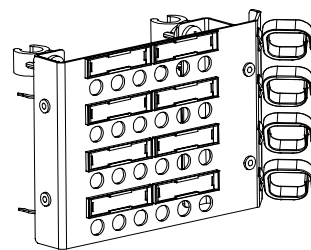

Order-No:

7022 1 055-16 / 24 / 32 new

Refer to the data sheet for further information about the products.

Order-No: 98343

NEW PRODUCTS

VtCOM-2Mbit-500

- ✓ Compact design for a minimum space requirement
- ✓ width only 500 mm
- ✓ depth 300 mm
- ✓ with additional jumpering space (in the bottom)

- ✓ in two different heights available

Height 2200 mm (standard):

Order-No: 6971 1 212-00

Height 2750 mm
optimized for unshielded jumpering

Order-No: 6971 1 211-00

NEW PRODUCTS

Coax assembly 4 x 6

- ✓ For accommodation of 24 coax connectors, series 1,6 / 5,6
- ✓ vertical pitch: 100 mm
- ✓ fixing dimensions: 95 mm
- ✓ not pivotable